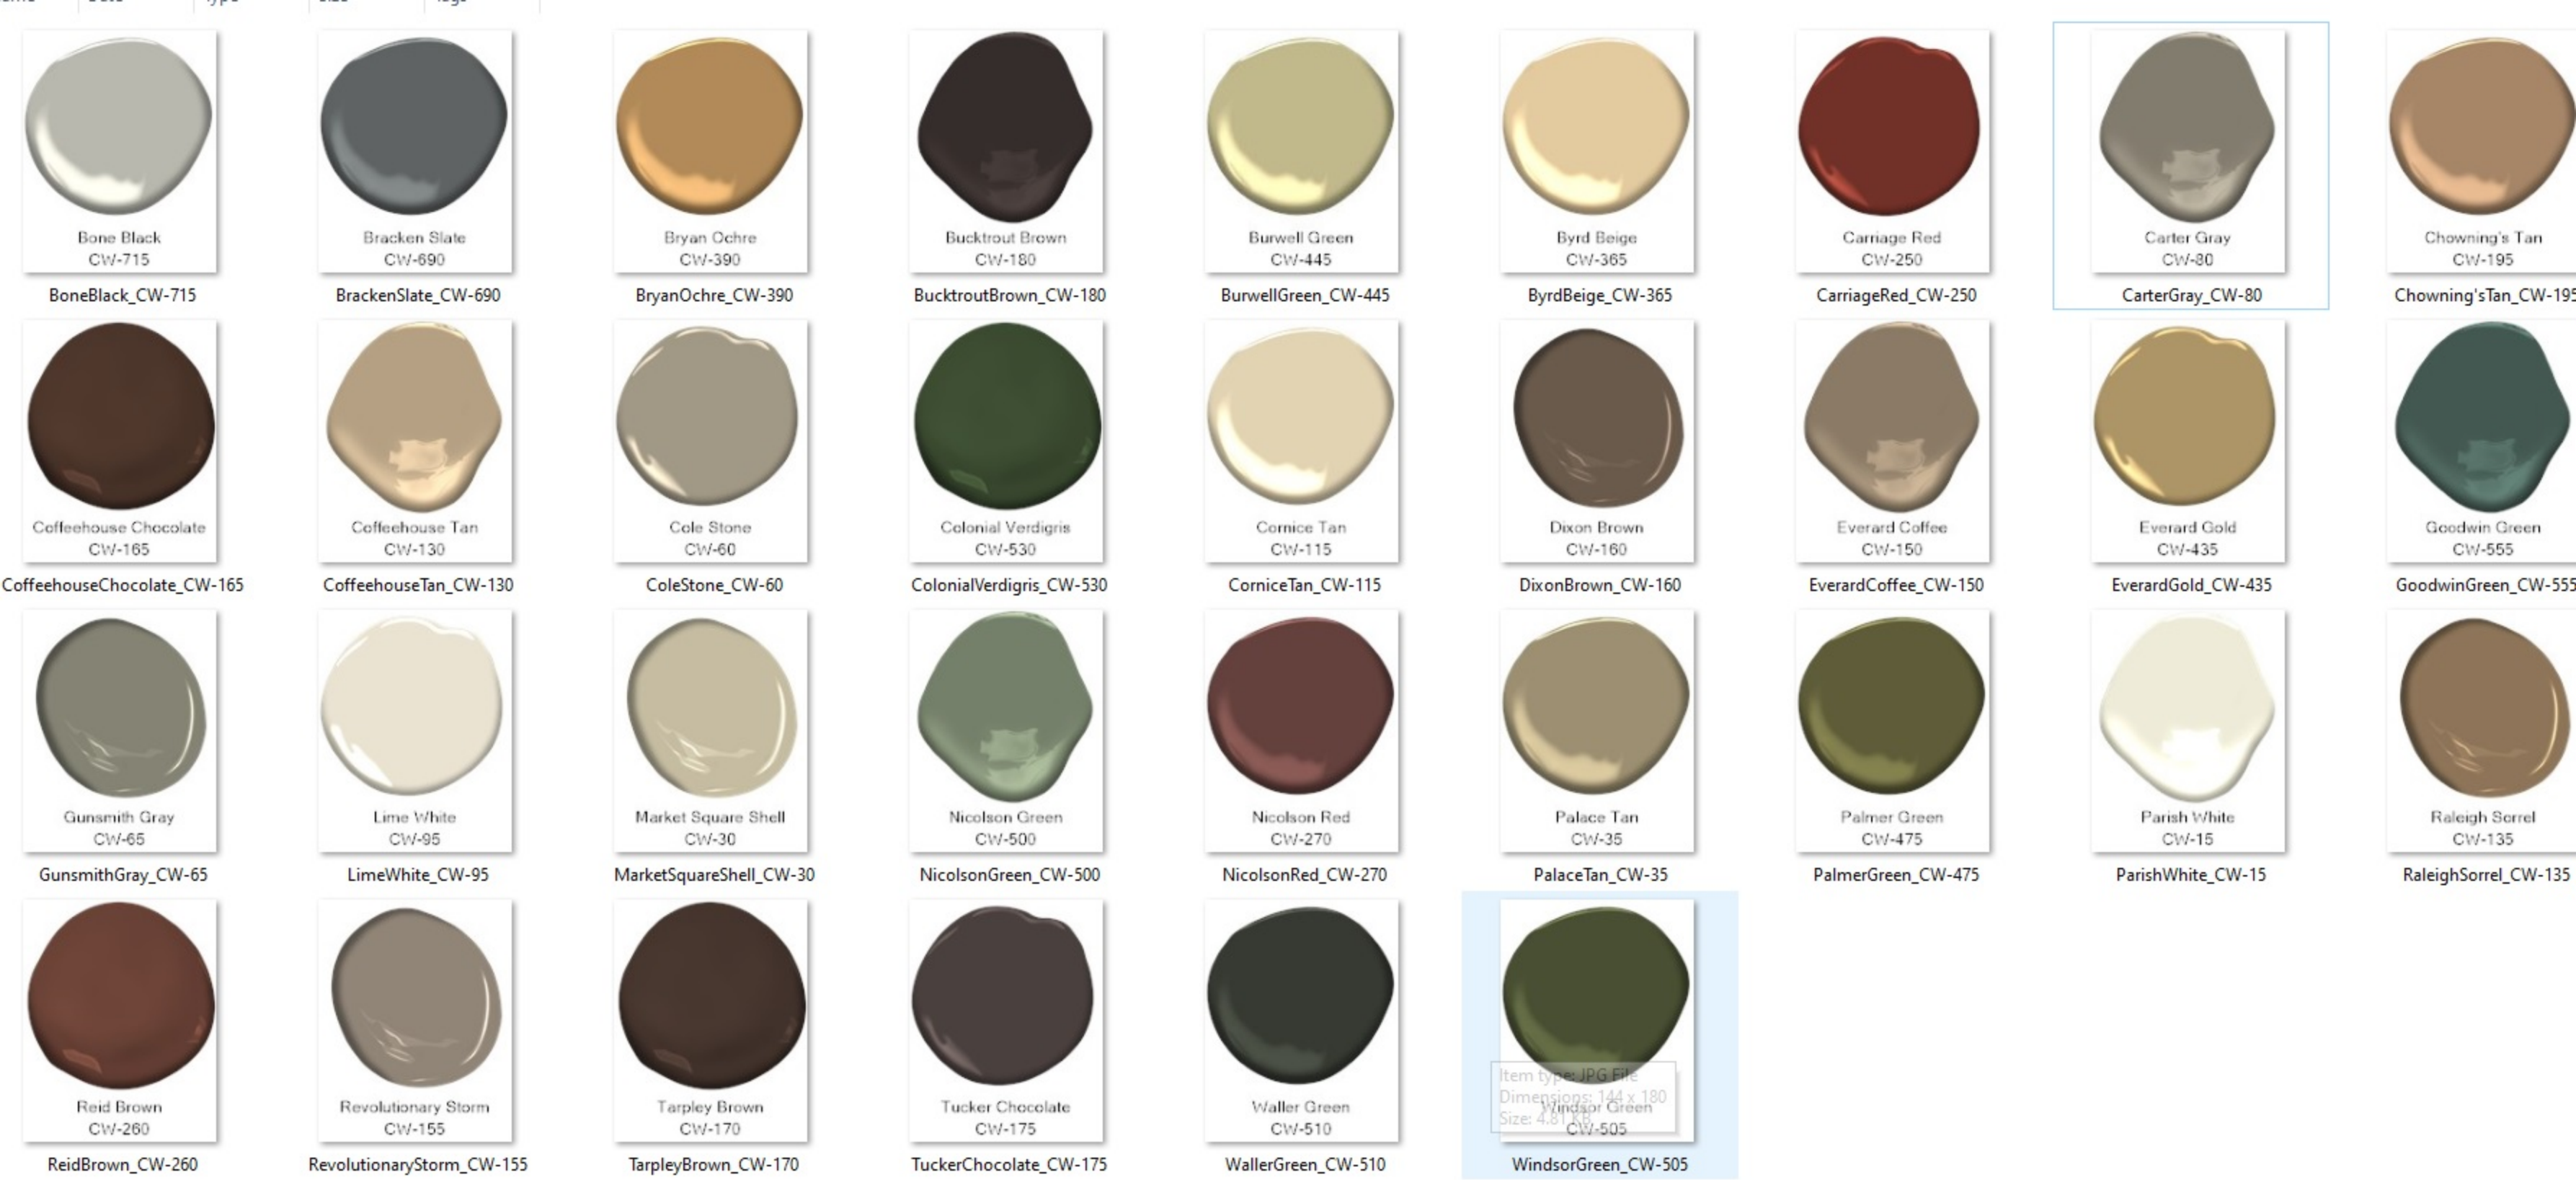

To simplify the selection process for homeowners, the ACC translated colors from the old Martin-Senour and McCormick sample cards to comparable colors in the official Benjamin Moore Williamsburg palette. Members then worked with the Benjamin Moore Architecture + Design Representative for VA & NC to obtain electronic samples of those colors. The list of the pre-approved colors and the electronic samples are on the following pages.

Foxvale Farm Homeowner's Association

Pre-Approved Colors from the
Benjamin Moore Williamsburg Color Collection

Color Codes Color Names

CW	15	Parish White
CW	30	Market Square Shell
CW	35	Palace Tan
CW	60	Cole Stone
CW	65	Gunsmith Gray
CW	80	Carter Gray
CW	95	Lime White
CW	115	Cornice Tan
CW	130	Coffeehouse Tan
CW	135	Raleigh Sorrel
CW	150	Everhard Coffee
CW	155	Revolutionary Storm
CW	160	Dixon Brown
CW	165	Coffeehouse Chocolate
CW	170	Tarpley Brown
CW	175	Tucker Chocolate
CW	180	Bucktrout Brown
CW	195	Chowning's Brown
CW	250	Carriage Red
CW	260	Reid Brown
CW	270	Nicolson Red
CW	365	Byrd Beige
CW	390	Bryan Ochre
CW	435	Everard Gold
CW	445	Burwell Green
CW	475	Palmer Green
CW	500	Nicolson Green
CW	505	Windsor Green
CW	510	Waller Green
CW	530	Colonial Verdigris
CW	555	Goodwin Green
CW	690	Bracken Slate
CW	715	Bone Black

Colonial Verdigris
CW-530

ColonialVerdigris_CW-530

Cornice Tan
CW-115

CorniceTan_CW-115

Dixon Brown
CW-160

DixonBrown_CW-160

Everard Coffee
CW-150

EverardCoffee_CW-150

Revolutionary Storm
CW-155

RevolutionaryStorm_CW-155

Tarpley Brown
CW-170

TarpleyBrown_CW-170

Tucker Chocolate
CW-175

TuckerChocolate_CW-175

Waller Green
CW-510

WallerGreen_CW-510